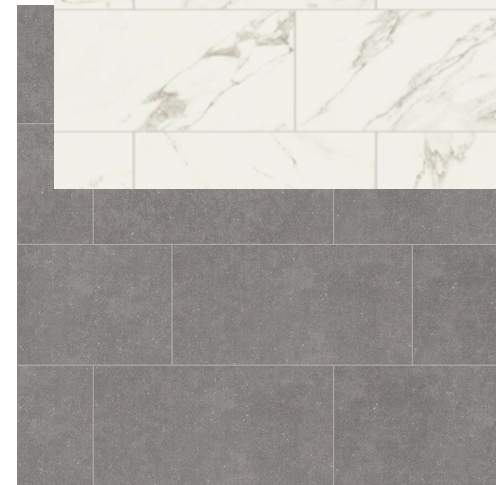

Toilet
Mirabelle

Floor Tile: Mitte Gray