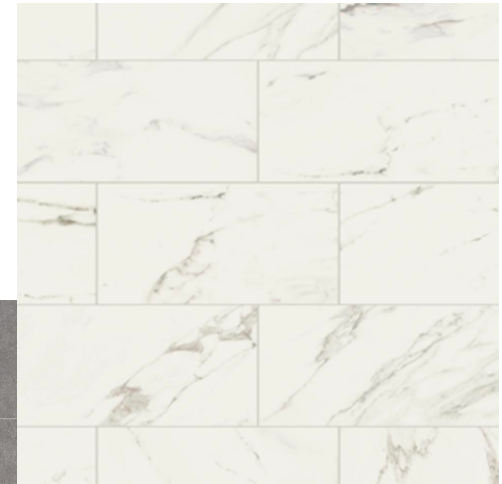

Shower Wall Tile: Nature Calcatta