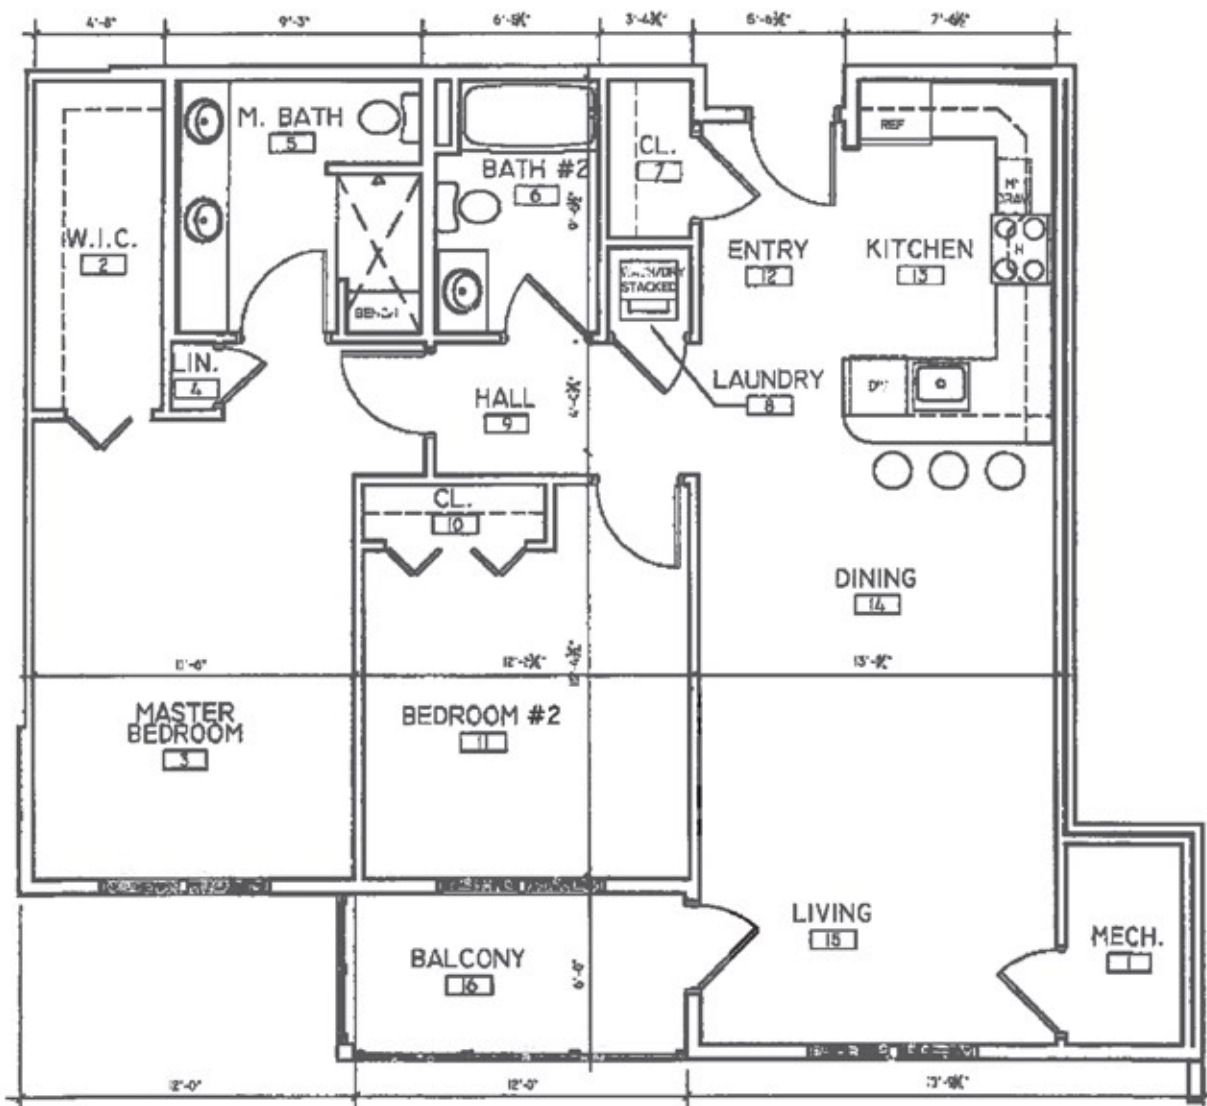

WOODCREST RUN

THE ASH 1 & 2

1,233 – 1,252 Square Feet

2 Bedrooms – 2 Baths

Starting at \$460,000

**COLDWELL
BANKER
REALTY**

RONI THALER
Exclusive Listing Broker
roni@woodcrestrun.com
781-467-8250

All dimensions are approximate.