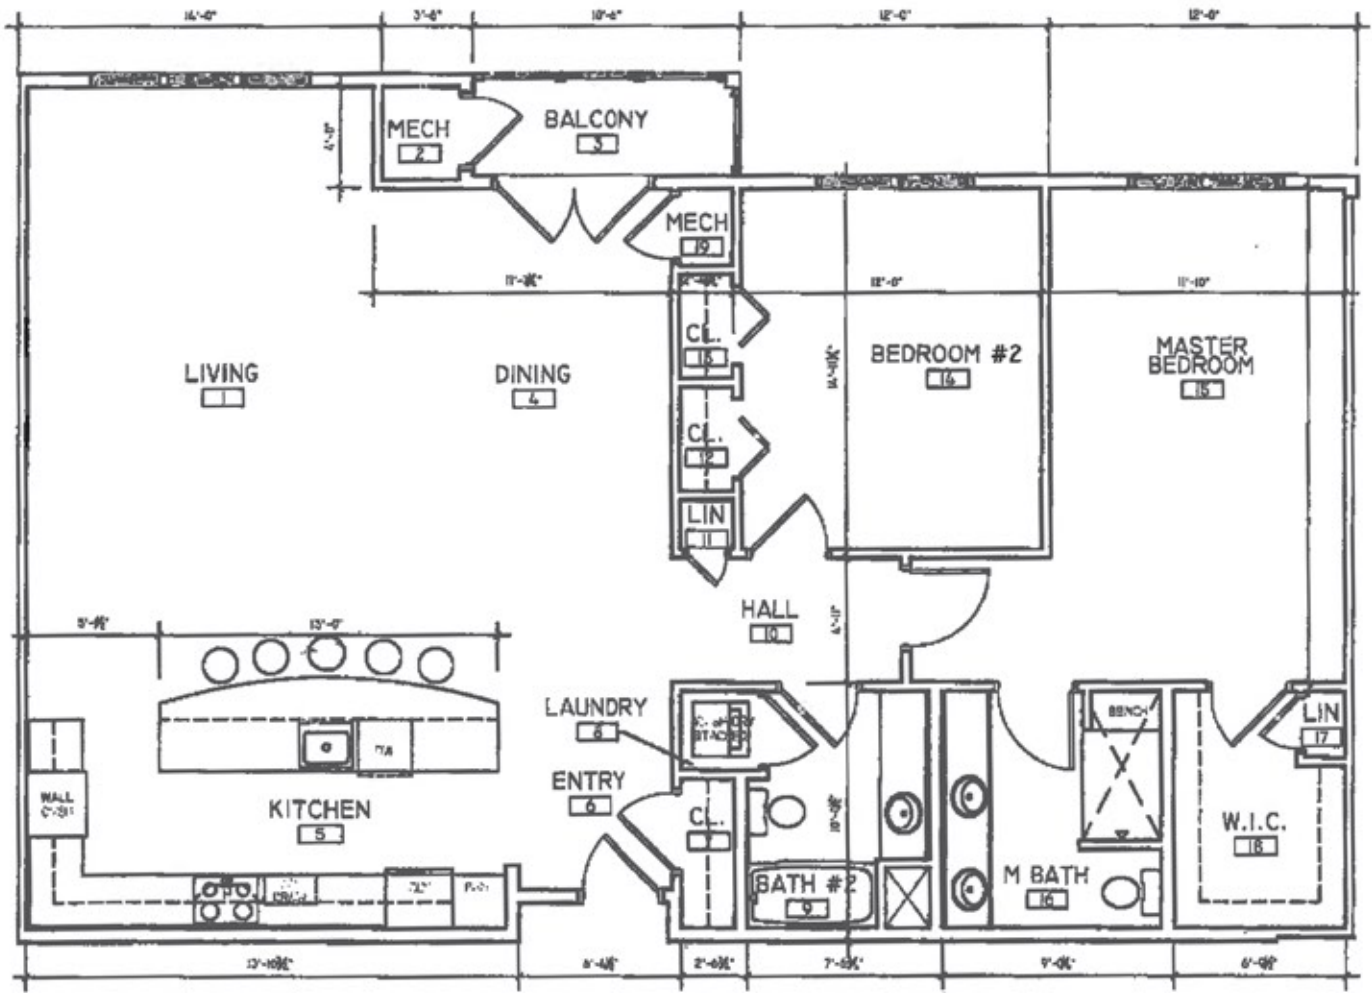

ONLY 1 LEFT

WOODCREST RUN

THE MAPLE

1,602 Square Feet
2 Bedrooms – 2 Baths
Mid \$500s

RONI THALER
Exclusive Listing Broker
roni@woodcrestrun.com
781-467-8250

All dimensions are approximate.