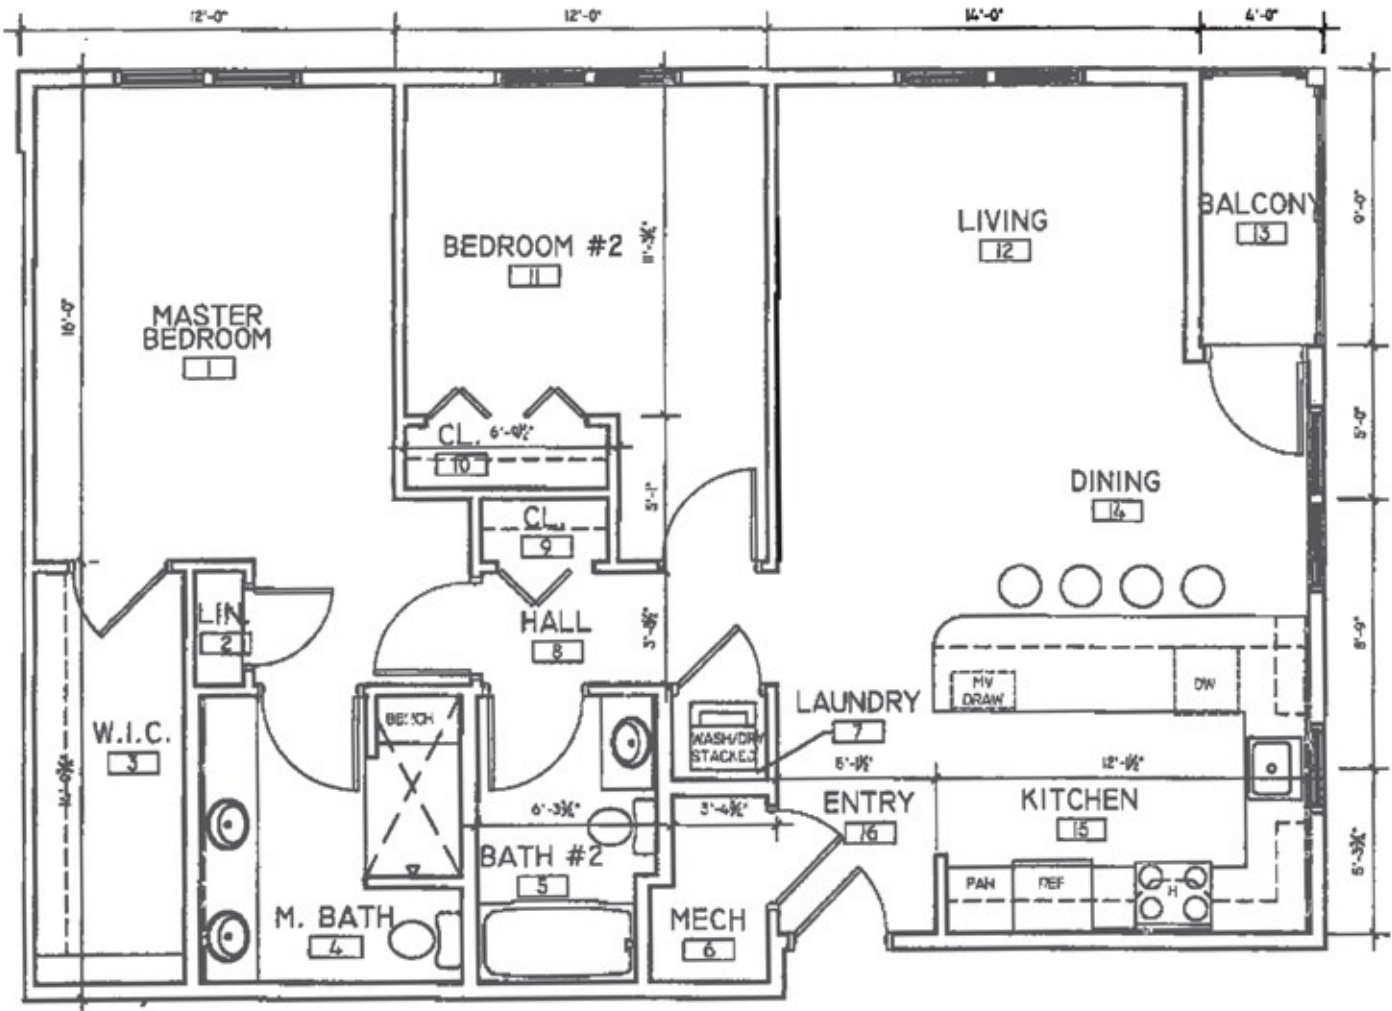

## THE PINE

1,187 Square Feet  
 2 Bedrooms – 2 Baths  
 Starting at \$460,000

**COLDWELL  
 BANKER  
 REALTY**

RONI THALER  
 Exclusive Listing Broker  
 roni@woodcrestrun.com  
 781-467-8250

*All dimensions are approximate.*