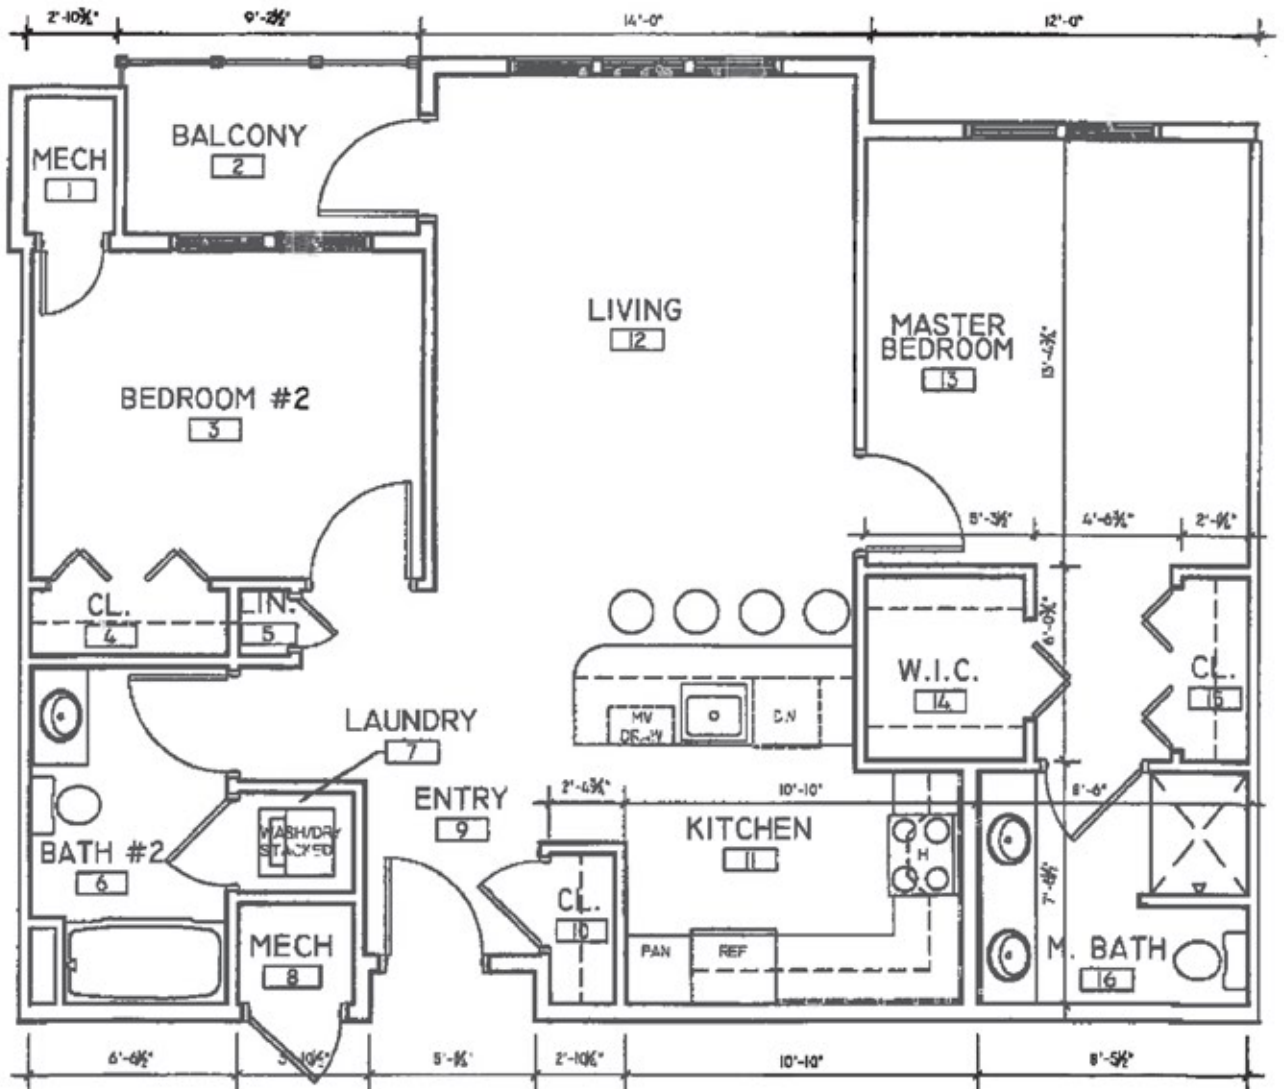

## THE WILLOW

1,056 Square Feet  
 2 Bedrooms – 2 Baths  
 Starting at \$410,000

**COLDWELL  
 BANKER  
 REALTY**

RONI THALER  
 Exclusive Listing Broker  
 roni@woodcrestrun.com  
 781-467-8250

*All dimensions are approximate.*